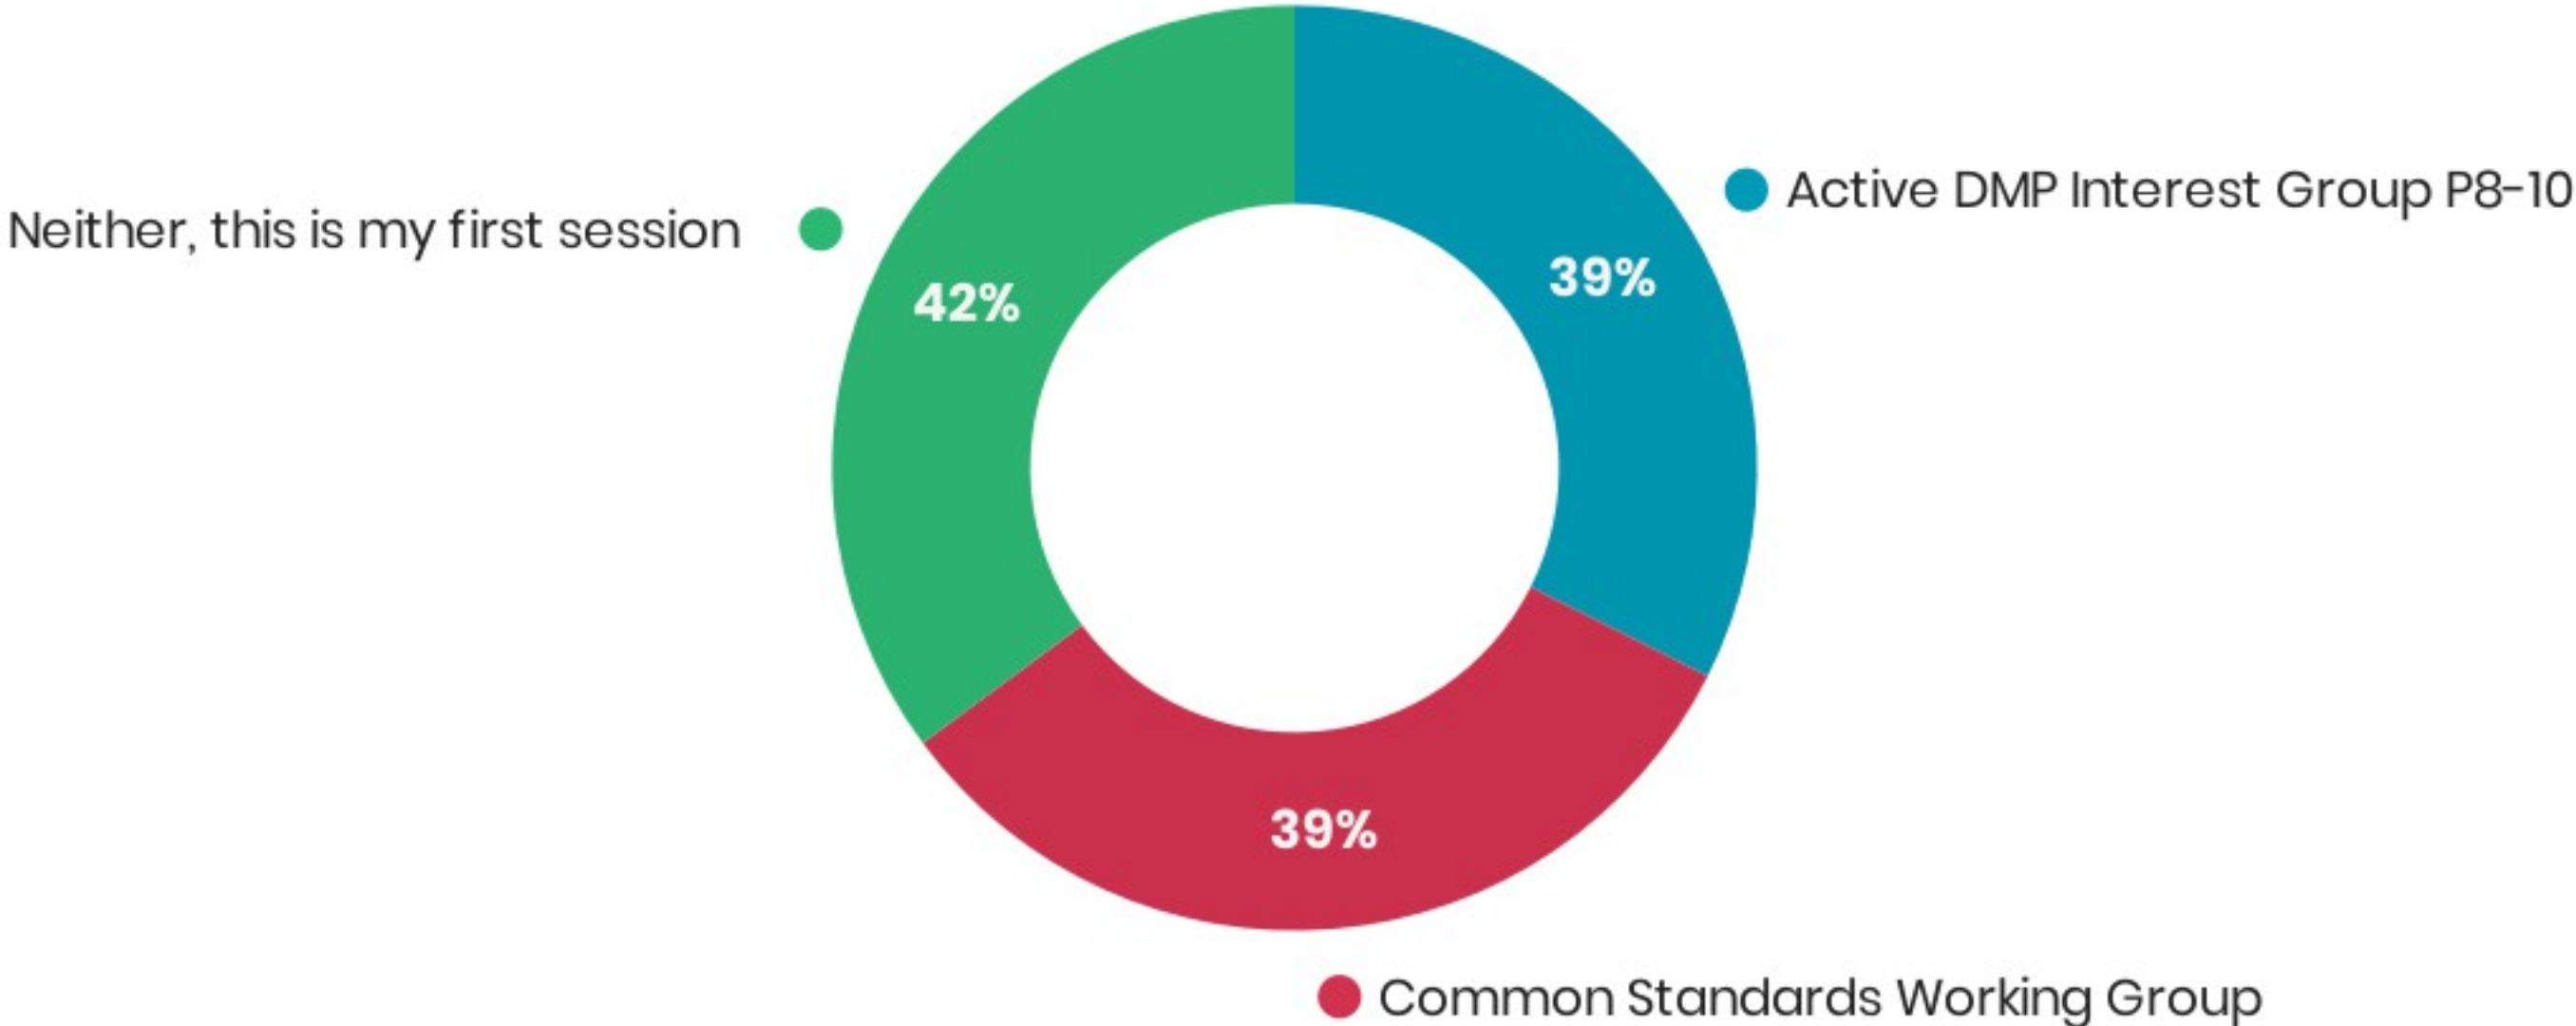

Have you attended a previous DMP related session ?

Which use cases should we spend our time on??